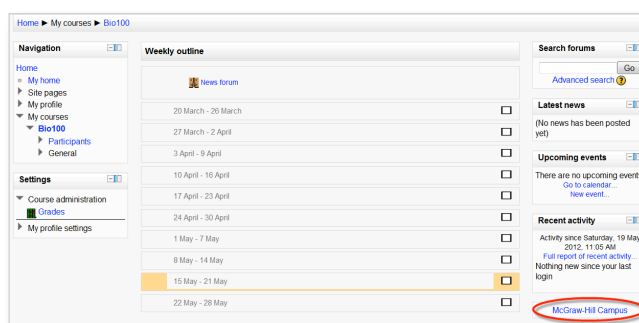

MCGRAW-HILL CAMPUS & CONNECT

STUDENT QUICK START GUIDE FOR MOODLE

McGraw-Hill Campus provides access to a wealth of learning resources integrated within your Moodle course page. Follow the guide below to begin using your online homework system, Connect, access an electronic version of your textbook and all of its supporting study materials, and view lecture sessions your instructor may have recorded via Tegrity.

GETTING STARTED

If you have a Connect or ConnectPlus access code, be sure to have it in hand before starting the steps below. If you do not have an access code, you may choose to use a credit card to purchase access to those resources or begin a free trial.

1 Log in to your institution's Moodle site and navigate to your course

2 Click on the McGraw-Hill Campus link within your course, located on the right-hand side of the page.